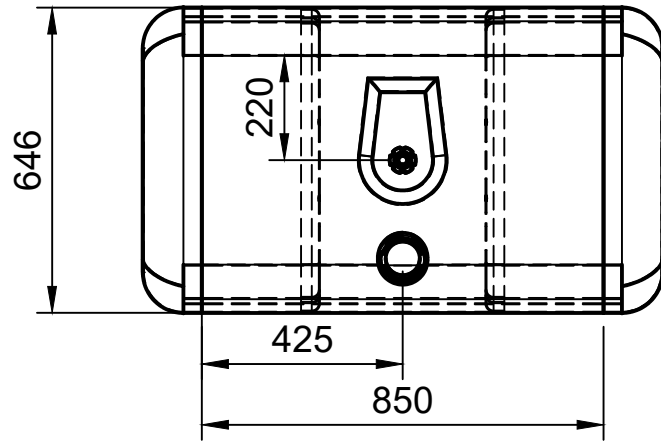

A (1:7)

1/2" MALE-FEMALE TREAD

MERCEDES OEM : A9604705702

KOCAELI METAL DEPO
 +902623711442-46
 gokhan.tunali@kmd.com.tr
 www.kmd.com.tr

TITLE:
 695X646X1100 MERCEDES FUEL TANK

PRODUCT CODE: 7065110001	DATE:	LITER: 420 L
-----------------------------	-------	-----------------

DRAWN :	MATERIAL:		
APPROVED:	WEIGHT :	DWG NO:	
CUSTOMER:	SCALE : 1:16	SHEET 1 OF 1	A4